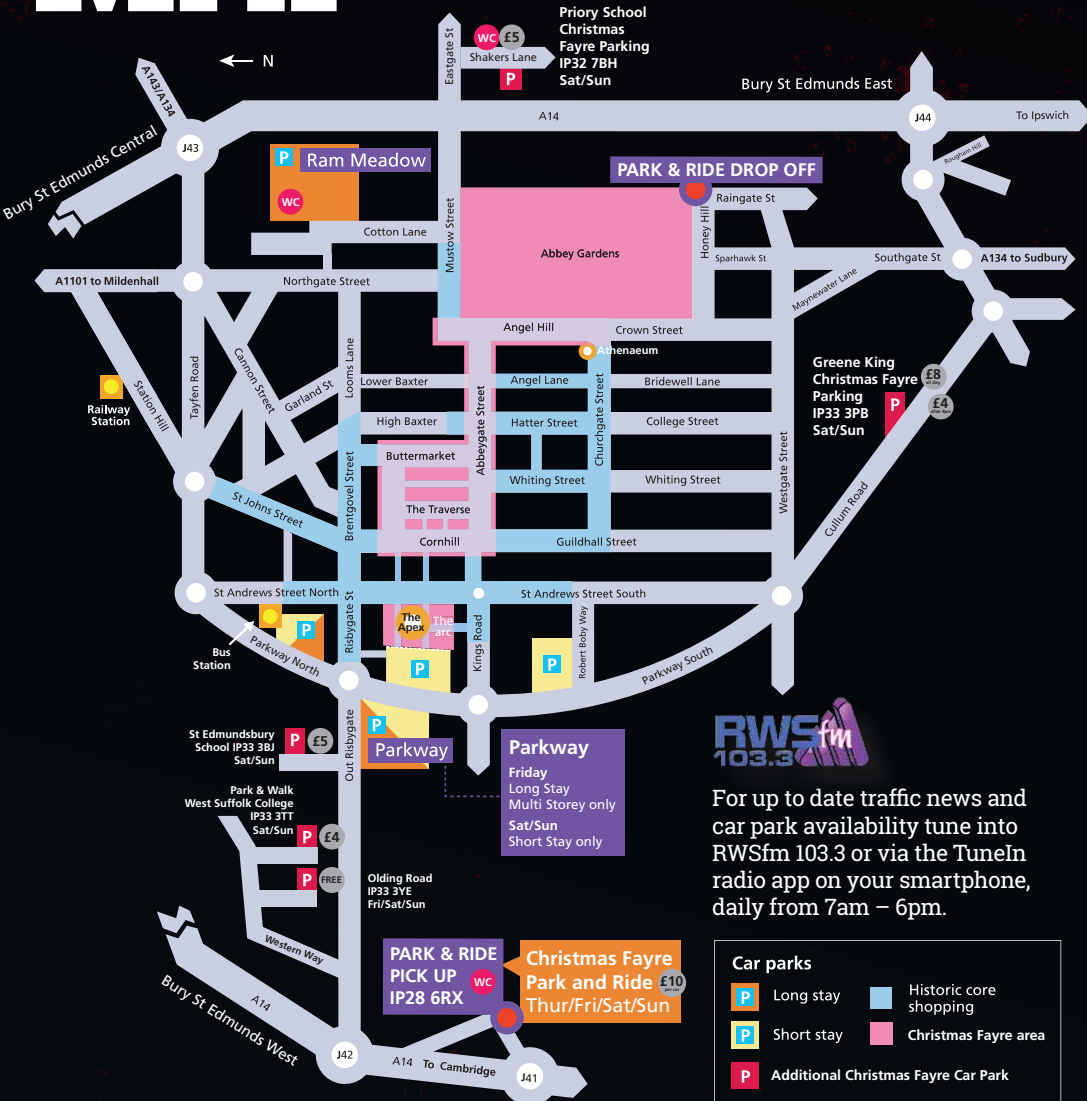

NOVEMBER 22-25, 2018

BURY ST EDMUNDS
Christmas Fayre 2018

PARKING MAP

Forest Heath & St Edmundsbury councils

West Suffolk
working together

For up to date traffic news and car park availability tune into RWSfm 103.3 or via the TuneIn radio app on your smartphone, daily from 7am – 6pm.

Car parks

- P Long stay
- P Short stay
- P Additional Christmas Fayre Car Park
- Historic core shopping
- Christmas Fayre area